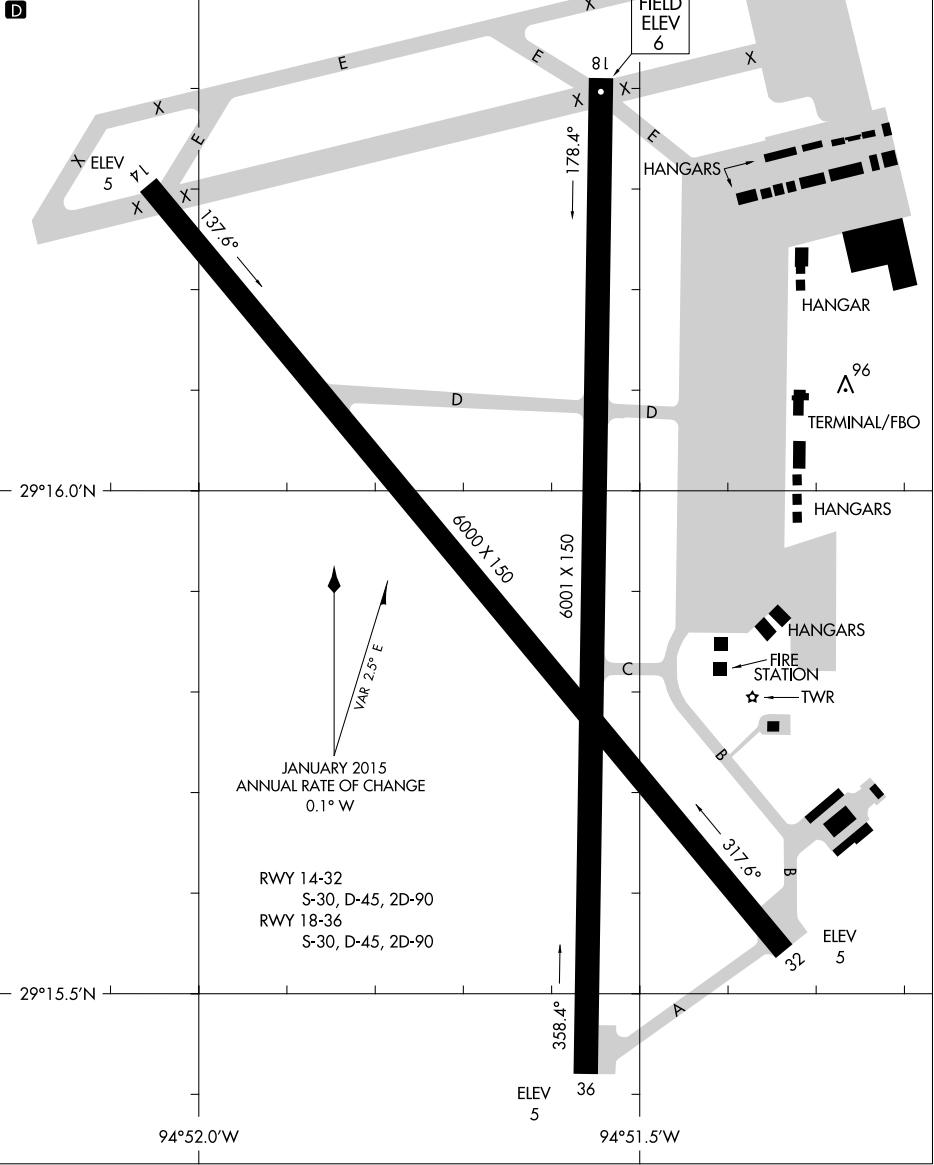

ASOS
 119.275
 GALVESTON TOWER ★
 120.575
 GND CON
 118.625
 CLNC DEL (When Tower Closed)
 135.35 29°16.5'N

CAUTION: BE ALERT TO RUNWAY CROSSING CLEARANCES.
READBACK OF ALL RUNWAY HOLDING INSTRUCTIONS IS REQUIRED.

SC-5, 12 SEP 2019 to 10 OCT 2019

SC-5, 12 SEP 2019 to 10 OCT 2019